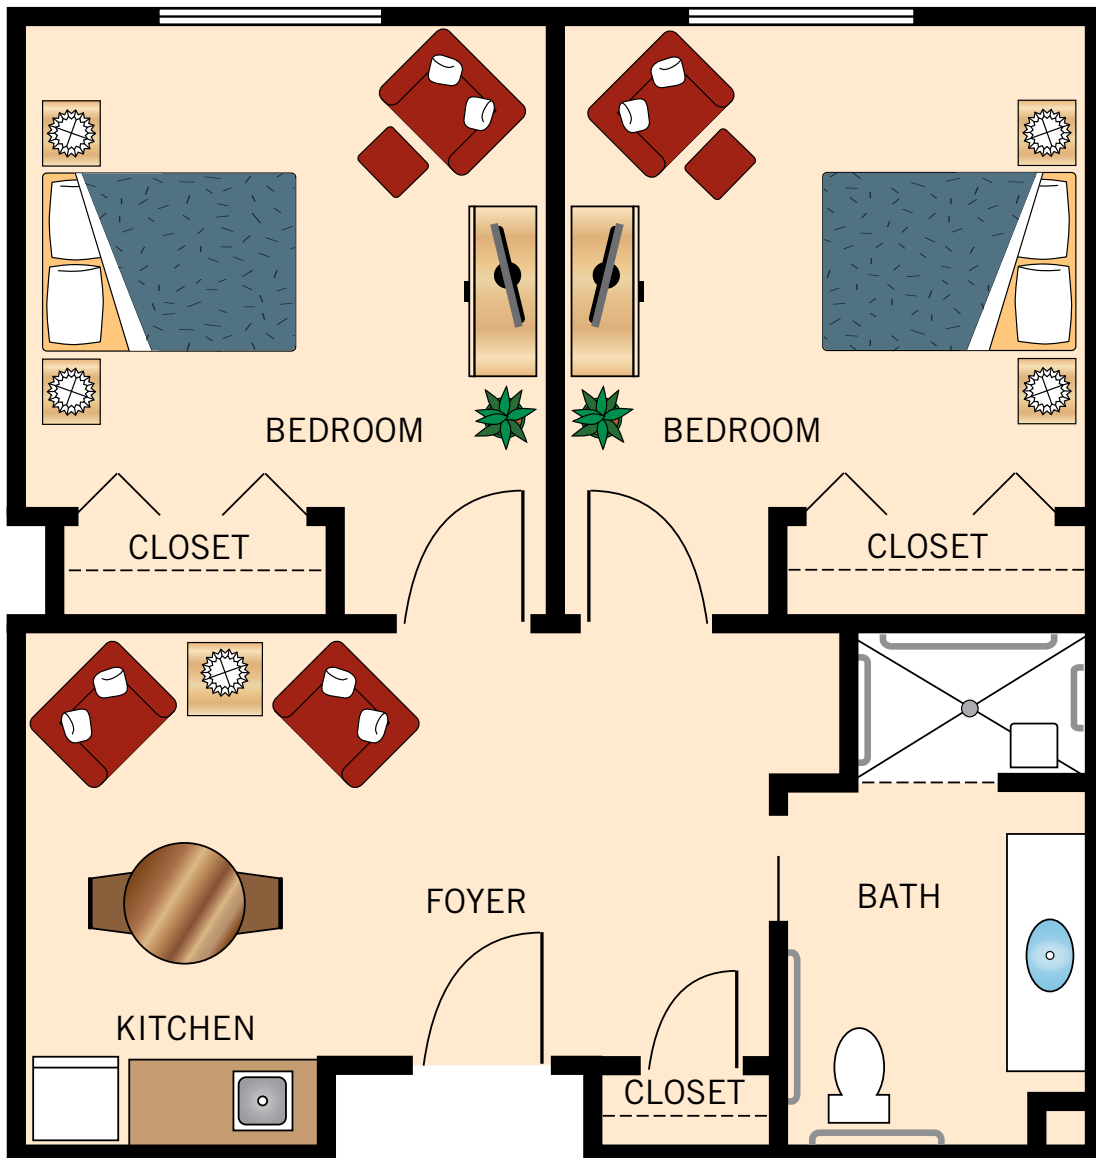

**STUDIO  
DEVONSHIRE**  
337 Square Feet

Floor plans are not to scale and are shown for comparative purposes only.  
Actual apartment floor plans may have minor variations.

**ONE BEDROOM**  
**SMITH**  
634 Square Feet

Floor plans are not to scale and are shown for comparative purposes only.  
Actual apartment floor plans may have minor variations.

**TWO BEDROOM**  
**SOUTHAMPTON**  
666 Square Feet

Floor plans are not to scale and are shown for comparative purposes only.  
Actual apartment floor plans may have minor variations.

**TWO BEDROOM**  
**ST. GEORGE**  
778 Square Feet

Floor plans are not to scale and are shown for comparative purposes only.  
Actual apartment floor plans may have minor variations.

**STUDIO  
HAMILTON**  
481 Square Feet

**TWO BEDROOM  
SOMERSET**  
770 Square Feet

Floor plans are not to scale and are shown for comparative purposes only.  
Actual apartment floor plans may have minor variations.