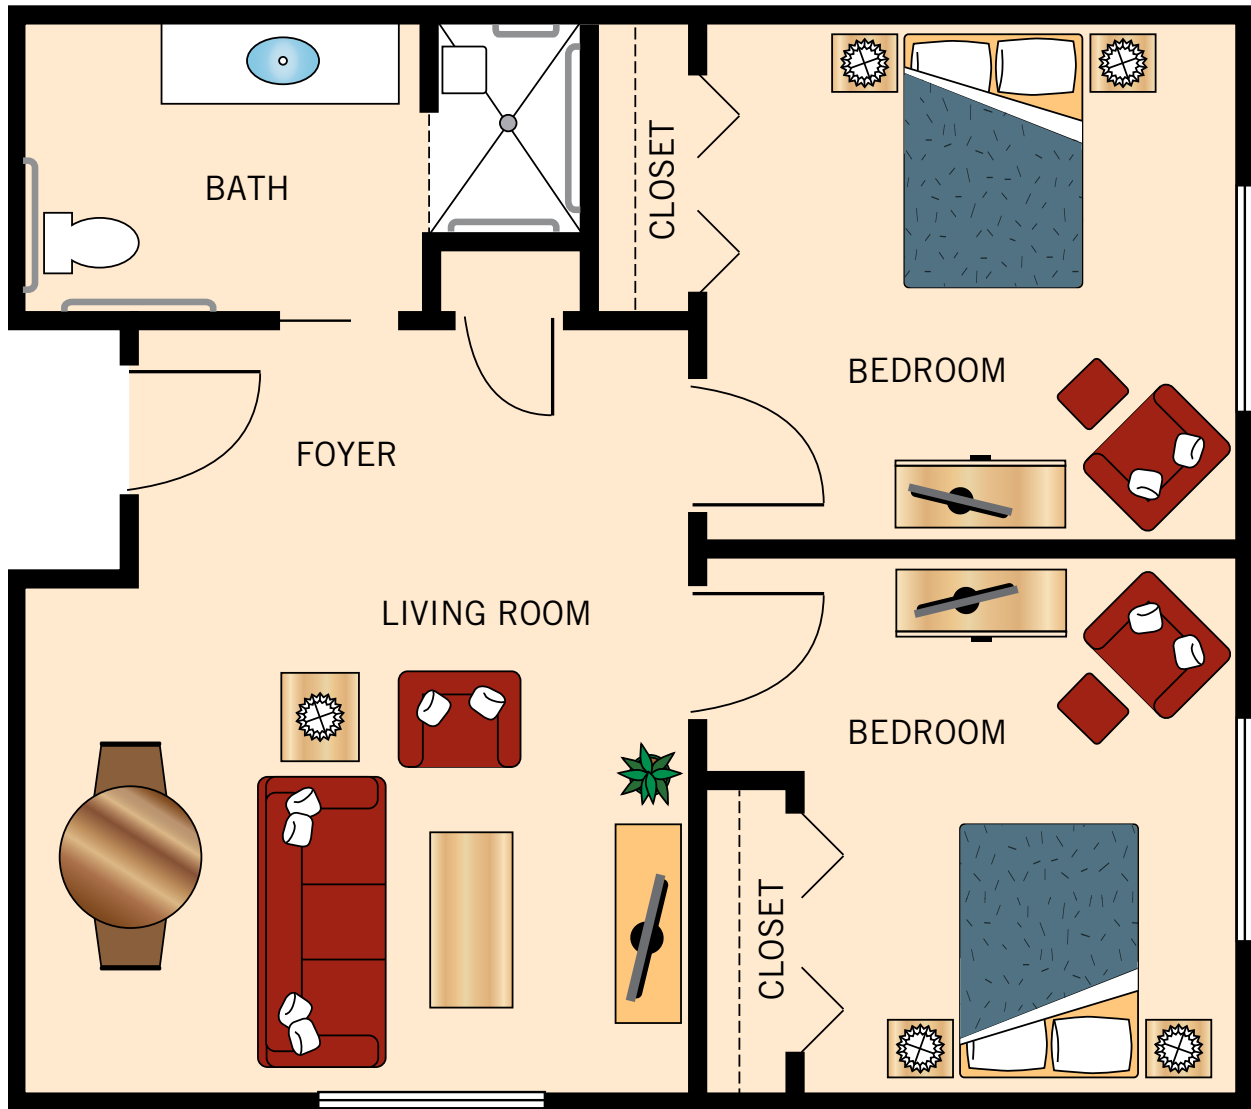

**ONE BEDROOM**  
**PEMBROKE**  
581 Square Feet

Floor plans are not to scale and are shown for comparative purposes only.  
Actual apartment floor plans may have minor variations.

**ONE BEDROOM**  
**SANDY**  
681 Square Feet

Floor plans are not to scale and are shown for comparative purposes only.  
Actual apartment floor plans may have minor variations.

**STUDIO  
WARWICK**  
335 Square Feet

Floor plans are not to scale and are shown for comparative purposes only.  
Actual apartment floor plans may have minor variations.

**TWO BEDROOM  
SOMERSET**  
770 Square Feet

Floor plans are not to scale and are shown for comparative purposes only.  
Actual apartment floor plans may have minor variations.