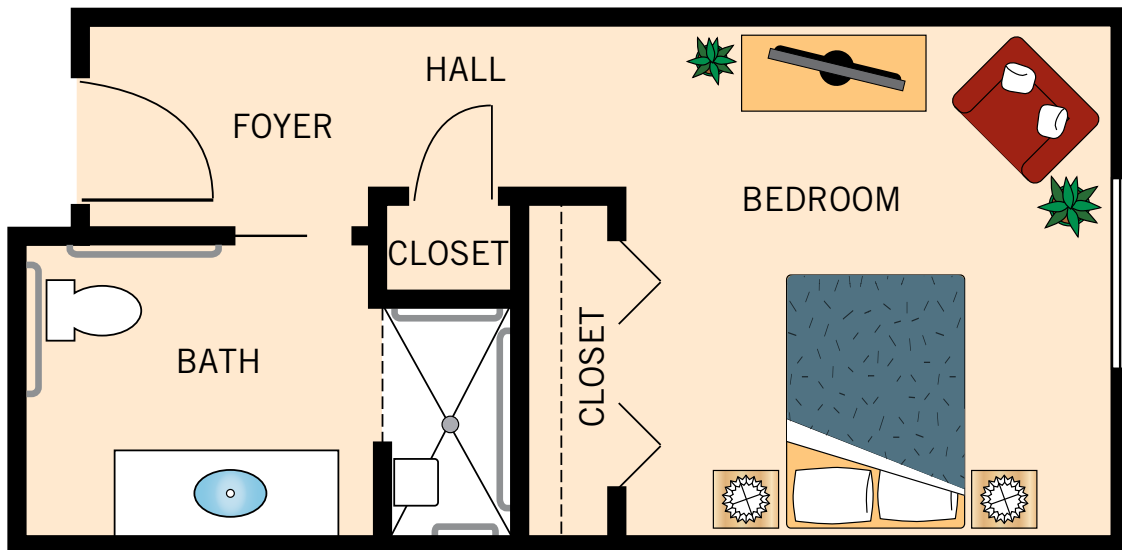

Floor plans are not to scale and are shown for comparative purposes only.  
Actual apartment floor plans may have minor variations.

**STUDIO  
PAGET**  
601 Square Feet

Floor plans are not to scale and are shown for comparative purposes only.  
Actual apartment floor plans may have minor variations.

**ONE BEDROOM**  
**PEMBROKE**  
581 Square Feet

Floor plans are not to scale and are shown for comparative purposes only.  
Actual apartment floor plans may have minor variations.

**ONE BEDROOM**  
**SANDY**  
681 Square Feet

Floor plans are not to scale and are shown for comparative purposes only.  
Actual apartment floor plans may have minor variations.

**STUDIO  
WARWICK**  
335 Square Feet

Floor plans are not to scale and are shown for comparative purposes only.  
Actual apartment floor plans may have minor variations.

**TWO BEDROOM  
SOMERSET**  
770 Square Feet

Floor plans are not to scale and are shown for comparative purposes only.  
Actual apartment floor plans may have minor variations.