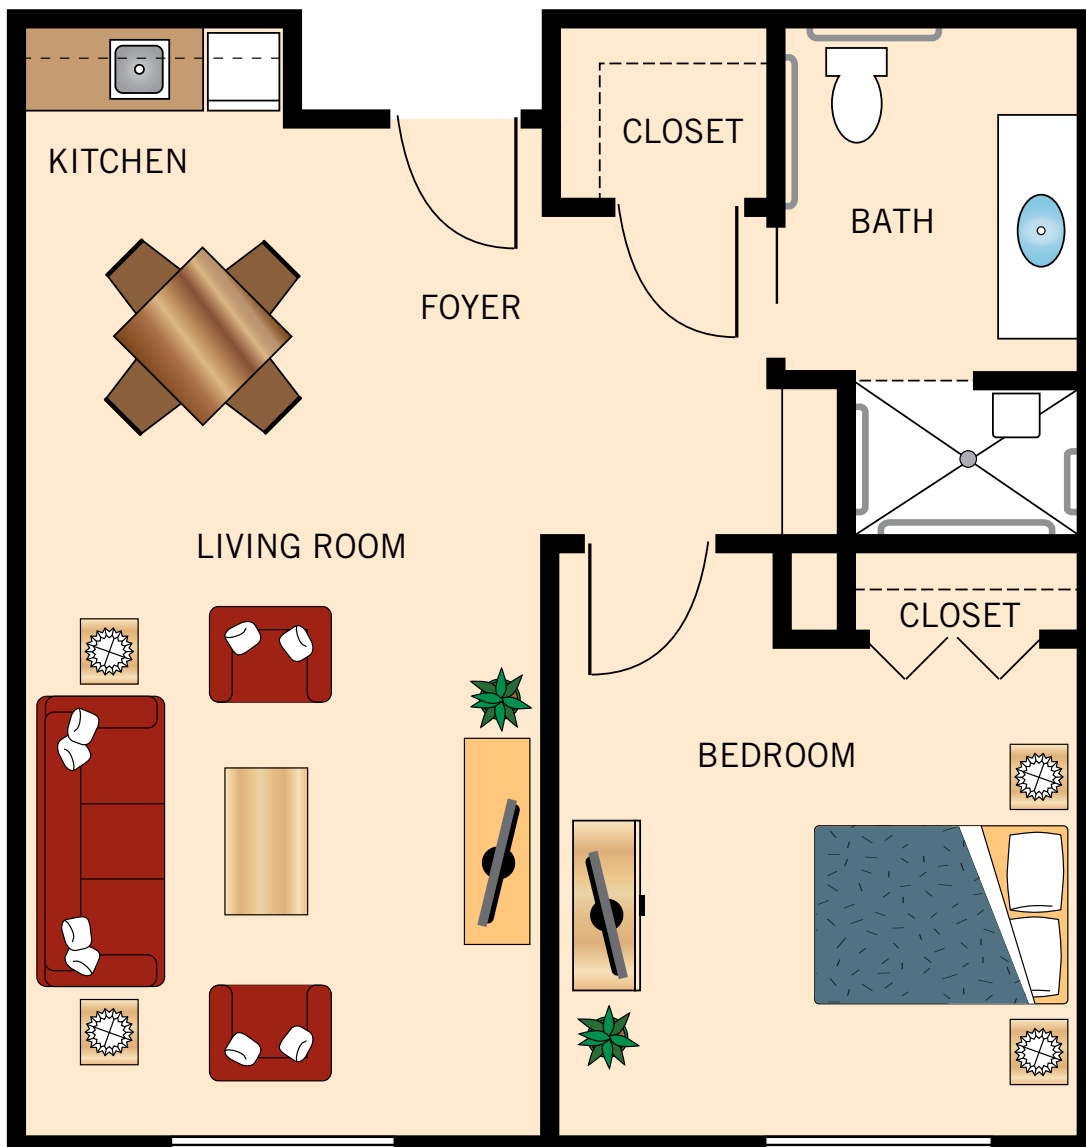

**STUDIO  
DEVONSHIRE**  
337 Square Feet

Floor plans are not to scale and are shown for comparative purposes only.  
Actual apartment floor plans may have minor variations.

**ONE BEDROOM**  
**SMITH**  
634 Square Feet

Floor plans are not to scale and are shown for comparative purposes only.  
Actual apartment floor plans may have minor variations.

**TWO BEDROOM**  
**SOUTHAMPTON**  
666 Square Feet

Floor plans are not to scale and are shown for comparative purposes only.  
Actual apartment floor plans may have minor variations.

**TWO BEDROOM**  
**ST. GEORGE**  
778 Square Feet

Floor plans are not to scale and are shown for comparative purposes only.  
Actual apartment floor plans may have minor variations.

**STUDIO  
HAMILTON**  
481 Square Feet

**TWO BEDROOM  
SOMERSET**  
770 Square Feet

Floor plans are not to scale and are shown for comparative purposes only.  
Actual apartment floor plans may have minor variations.