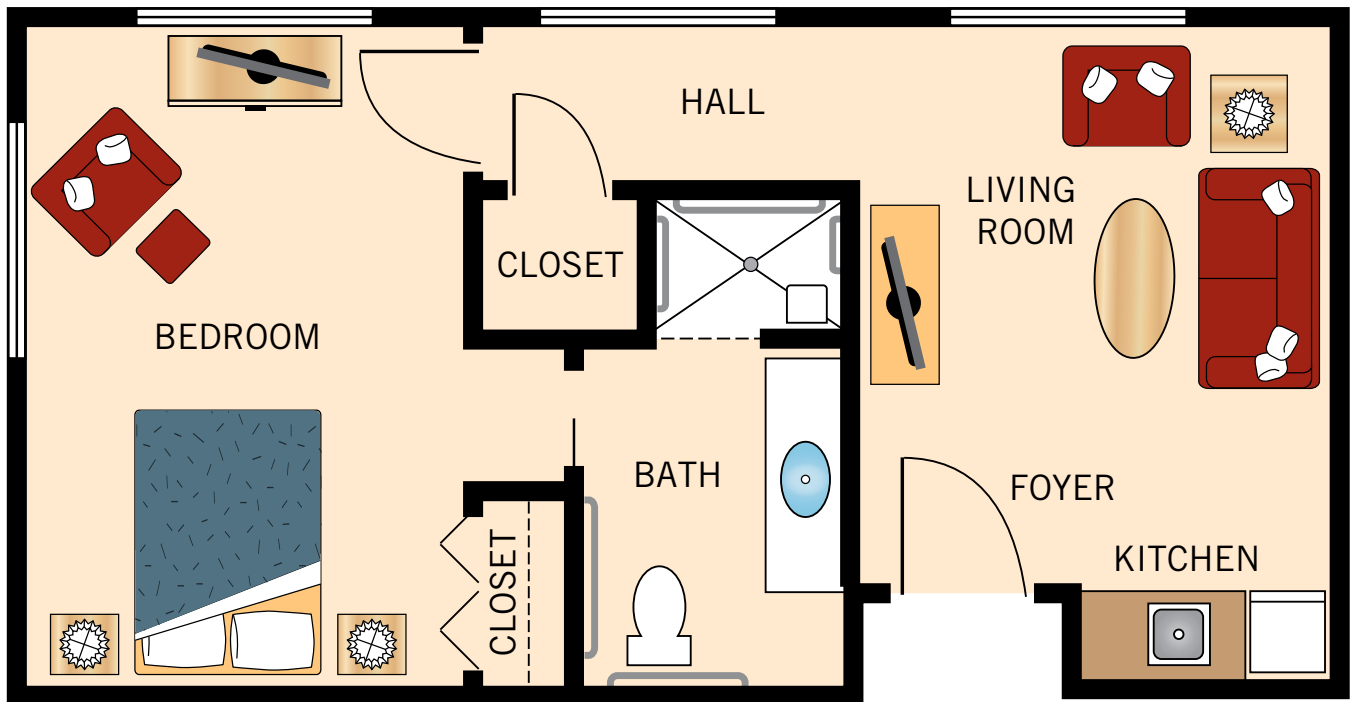

ONE BEDROOM
PEMBROKE
581 Square Feet

Floor plans are not to scale and are shown for comparative purposes only.
Actual apartment floor plans may have minor variations.