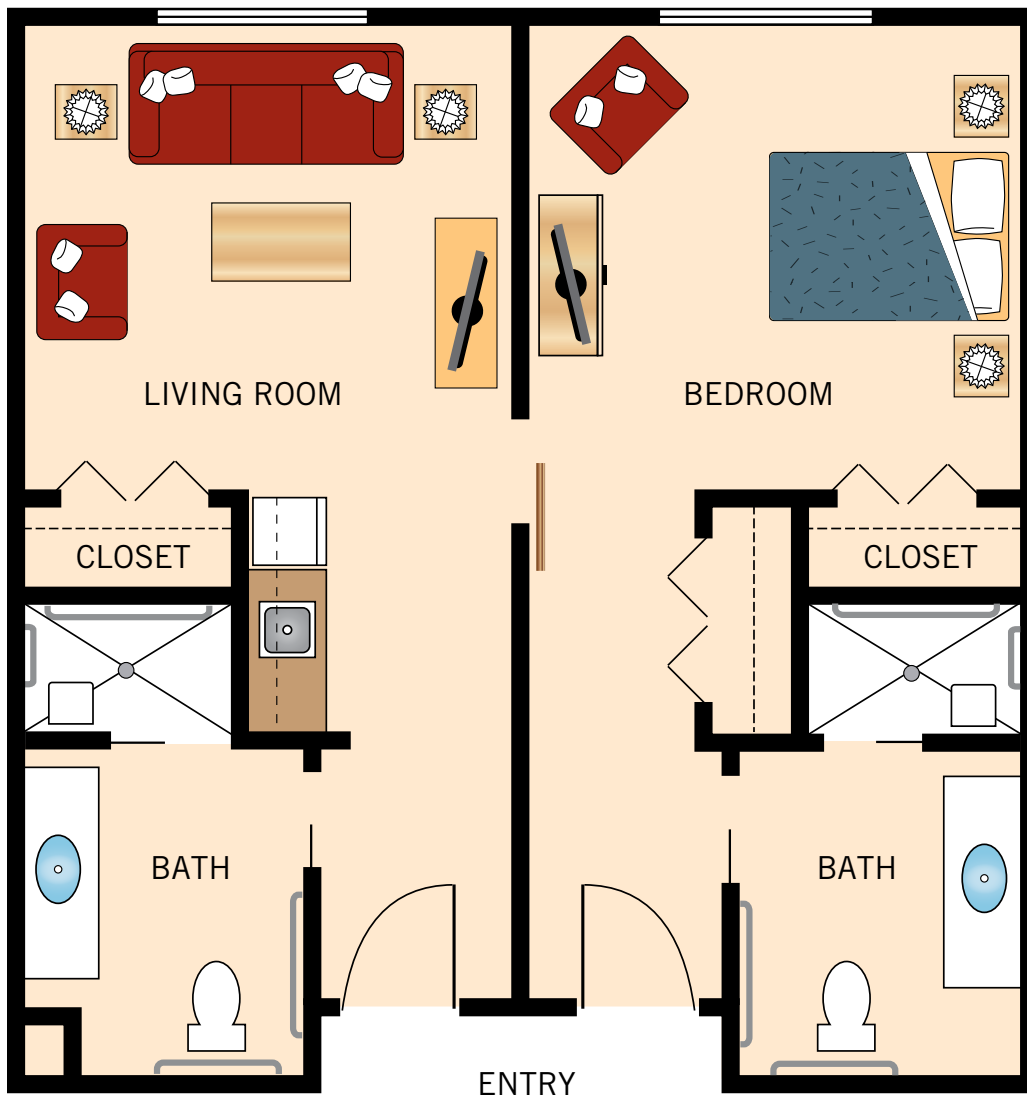

**TWO BEDROOM**  
**ST. GEORGE**  
778 Square Feet

Floor plans are not to scale and are shown for comparative purposes only.  
Actual apartment floor plans may have minor variations.

**STUDIO  
HAMILTON**  
481 Square Feet

Floor plans are not to scale and are shown for comparative purposes only.  
Actual apartment floor plans may have minor variations.

**STUDIO  
PAGET**  
601 Square Feet

Floor plans are not to scale and are shown for comparative purposes only.  
Actual apartment floor plans may have minor variations.

**ONE BEDROOM**  
**PEMBROKE**  
581 Square Feet

Floor plans are not to scale and are shown for comparative purposes only.  
Actual apartment floor plans may have minor variations.

**ONE BEDROOM**  
**SANDY**  
681 Square Feet

**TWO BEDROOM  
SOMERSET**  
770 Square Feet

Floor plans are not to scale and are shown for comparative purposes only.  
Actual apartment floor plans may have minor variations.