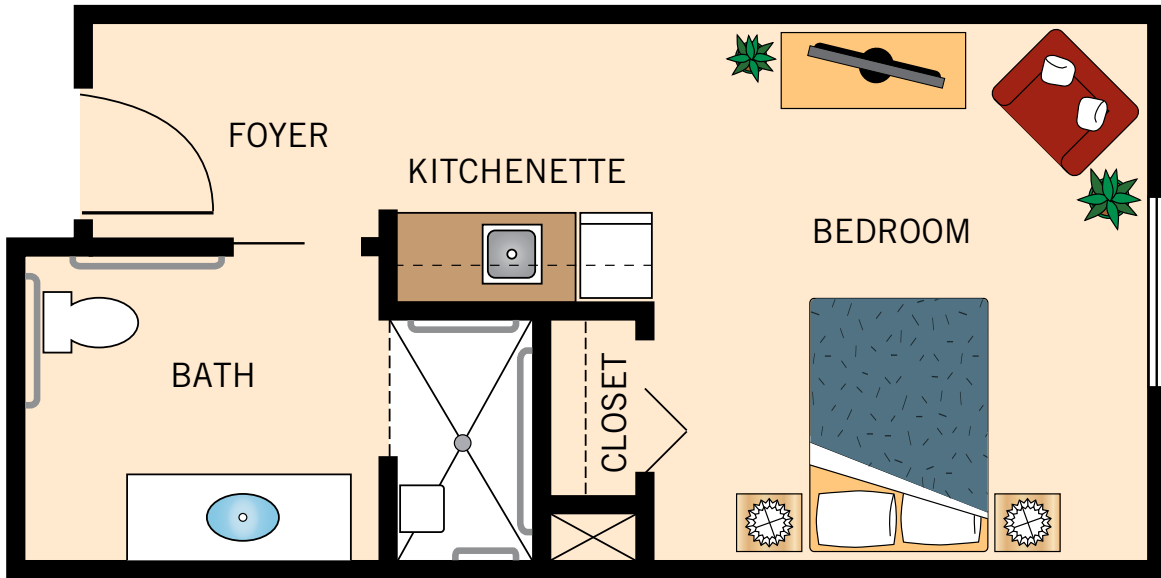

**STUDIO  
DEVONSHIRE**  
337 Square Feet

Floor plans are not to scale and are shown for comparative purposes only.  
Actual apartment floor plans may have minor variations.

**ONE BEDROOM**  
**SMITH**  
634 Square Feet

Floor plans are not to scale and are shown for comparative purposes only.  
Actual apartment floor plans may have minor variations.

**TWO BEDROOM**  
**SOUTHAMPTON**  
666 Square Feet

Floor plans are not to scale and are shown for comparative purposes only.  
Actual apartment floor plans may have minor variations.

**TWO BEDROOM**  
**ST. GEORGE**  
778 Square Feet

Floor plans are not to scale and are shown for comparative purposes only.  
Actual apartment floor plans may have minor variations.

**STUDIO  
HAMILTON**  
481 Square Feet

**TWO BEDROOM  
SOMERSET**  
770 Square Feet

Floor plans are not to scale and are shown for comparative purposes only.  
Actual apartment floor plans may have minor variations.