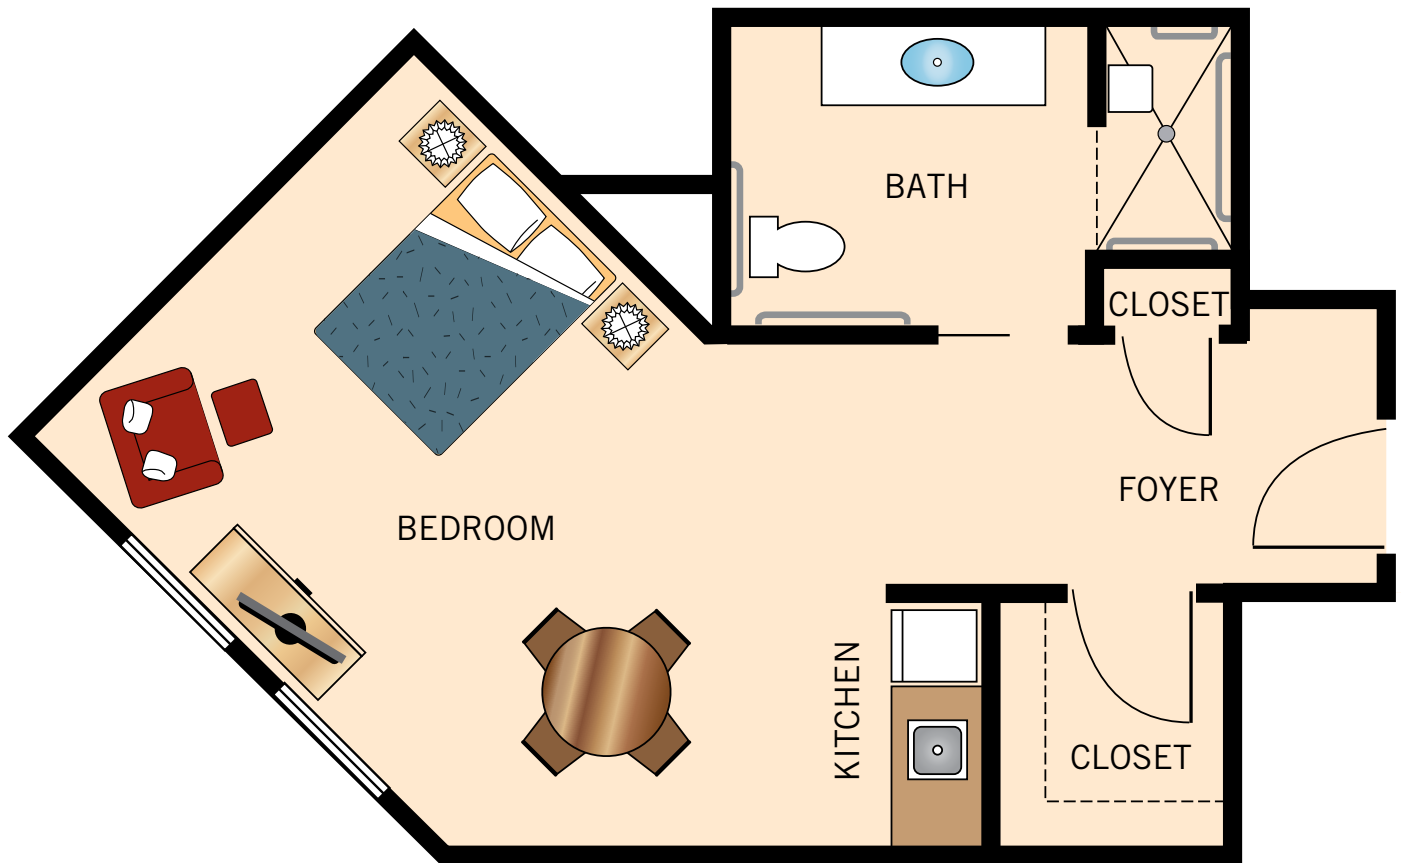

Floor plans are not to scale and are shown for comparative purposes only.  
Actual apartment floor plans may have minor variations.

**TWO BEDROOM**  
**SOUTHAMPTON**  
666 Square Feet

Floor plans are not to scale and are shown for comparative purposes only.  
Actual apartment floor plans may have minor variations.

**TWO BEDROOM**  
**ST. GEORGE**  
778 Square Feet

Floor plans are not to scale and are shown for comparative purposes only.  
Actual apartment floor plans may have minor variations.

**STUDIO  
HAMILTON**  
481 Square Feet

Floor plans are not to scale and are shown for comparative purposes only.  
Actual apartment floor plans may have minor variations.

**STUDIO  
PAGET**  
601 Square Feet

Floor plans are not to scale and are shown for comparative purposes only.  
Actual apartment floor plans may have minor variations.

**TWO BEDROOM  
SOMERSET**  
770 Square Feet

Floor plans are not to scale and are shown for comparative purposes only.  
Actual apartment floor plans may have minor variations.