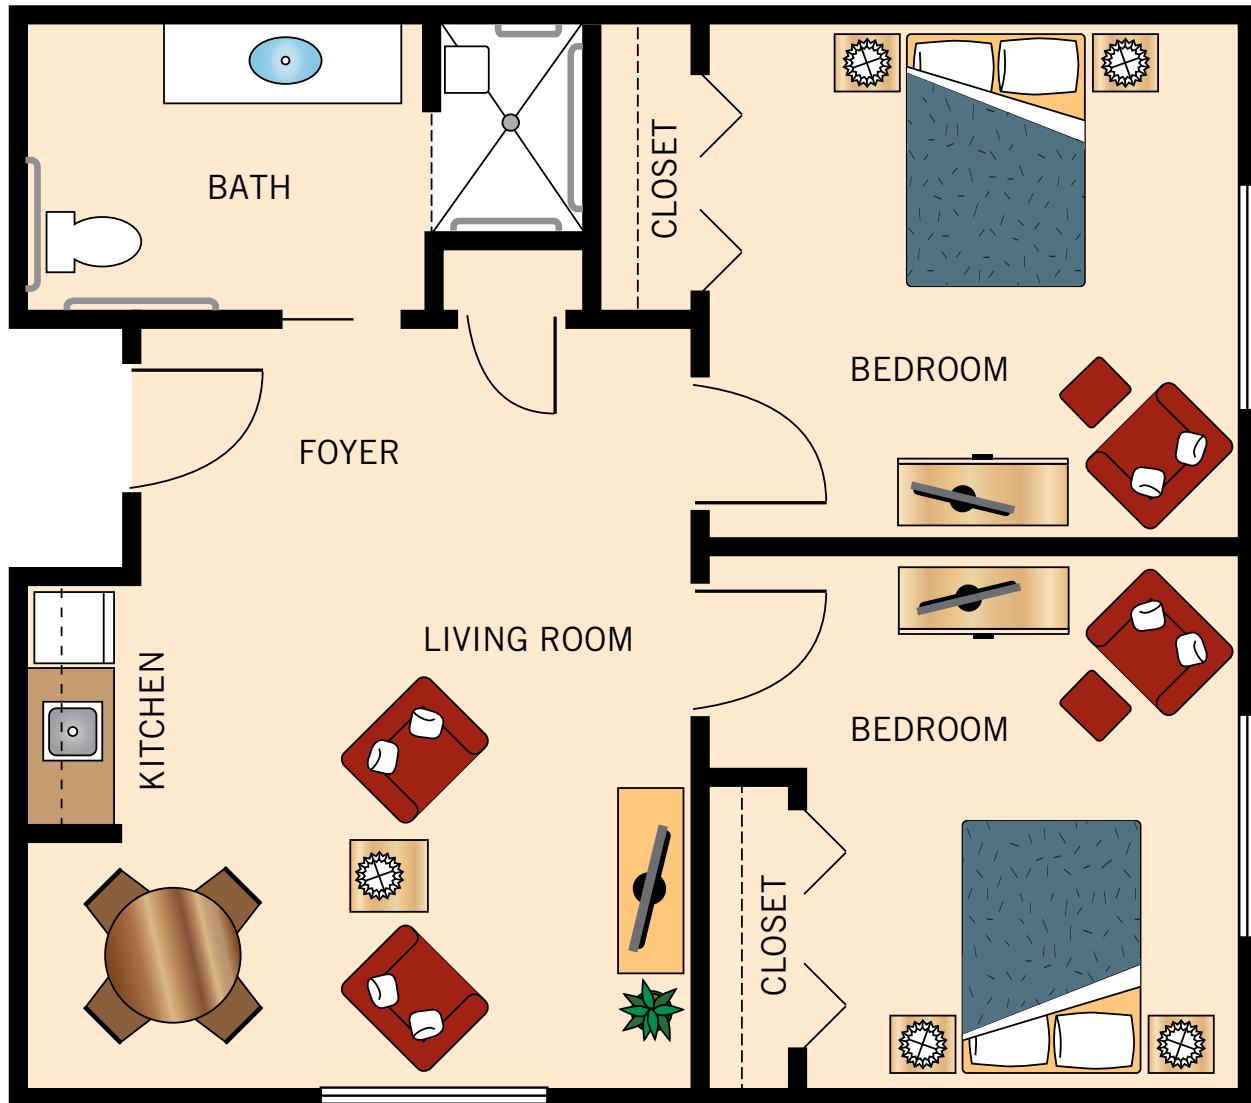

**STUDIO  
DEVONSHIRE**  
337 Square Feet

Floor plans are not to scale and are shown for comparative purposes only.  
Actual apartment floor plans may have minor variations.

**ONE BEDROOM**  
**SMITH**  
634 Square Feet

Floor plans are not to scale and are shown for comparative purposes only.  
Actual apartment floor plans may have minor variations.

**TWO BEDROOM**  
**SOUTHAMPTON**  
666 Square Feet

Floor plans are not to scale and are shown for comparative purposes only.  
Actual apartment floor plans may have minor variations.

**TWO BEDROOM**  
**ST. GEORGE**  
778 Square Feet

Floor plans are not to scale and are shown for comparative purposes only.  
Actual apartment floor plans may have minor variations.

**STUDIO  
HAMILTON**  
481 Square Feet

**TWO BEDROOM  
SOMERSET**  
770 Square Feet

Floor plans are not to scale and are shown for comparative purposes only.  
Actual apartment floor plans may have minor variations.