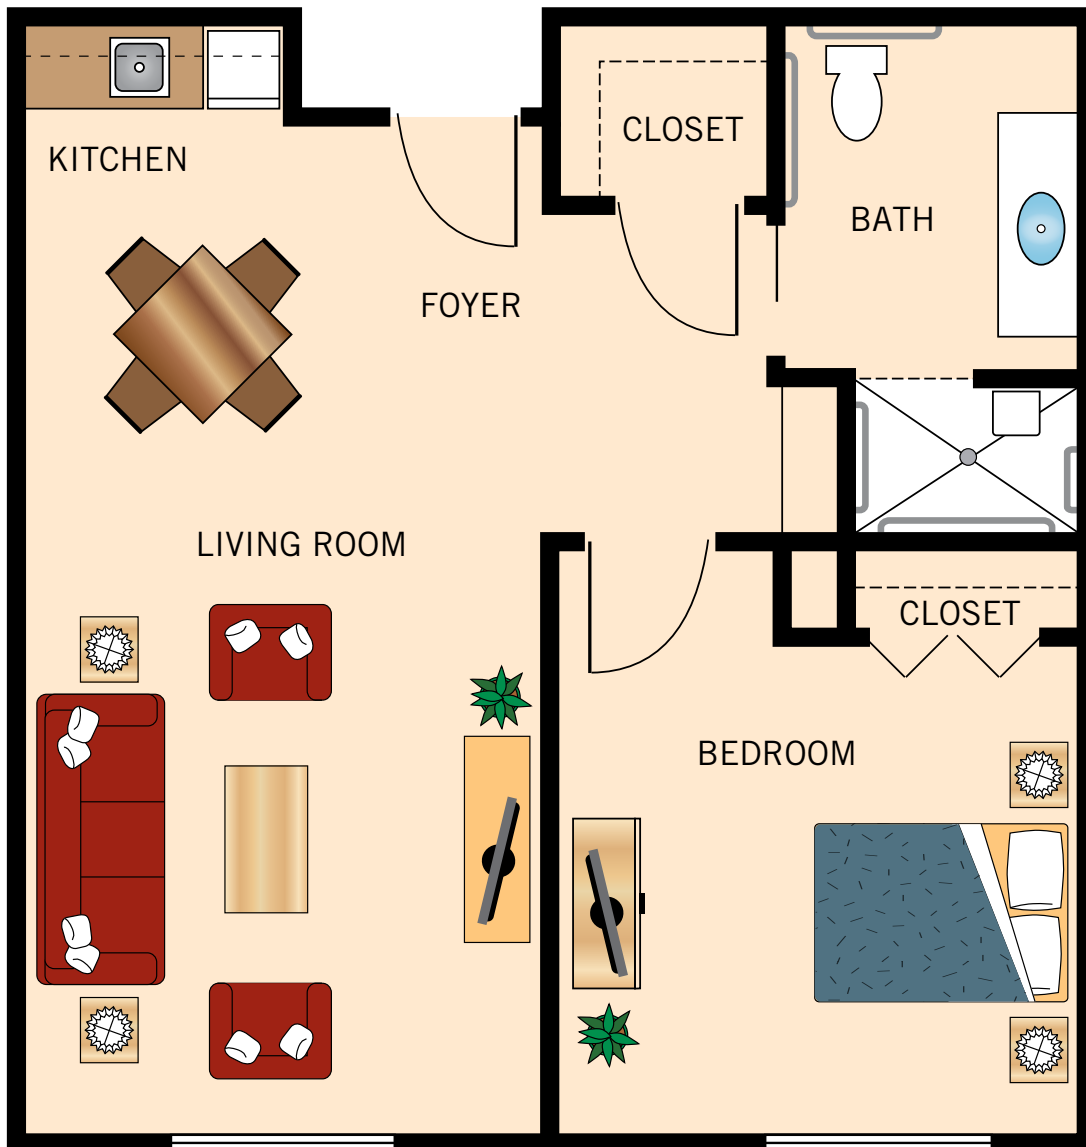

STUDIO

A1

310 Square Feet

Floor plans are not to scale and are shown for comparative purposes only.
Actual apartment floor plans may have minor variations.

STUDIO

A2

310 Square Feet

Floor plans are not to scale and are shown for comparative purposes only.
Actual apartment floor plans may have minor variations.

ONE BEDROOM

B1

637 Square Feet

Floor plans are not to scale and are shown for comparative purposes only.
Actual apartment floor plans may have minor variations.

TWO BEDROOM

B2

637 Square Feet

Floor plans are not to scale and are shown for comparative purposes only.
Actual apartment floor plans may have minor variations.

TWO BEDROOM

C1

750 Square Feet

Floor plans are not to scale and are shown for comparative purposes only.
Actual apartment floor plans may have minor variations.

TWO BEDROOM

C2

750 Square Feet

Floor plans are not to scale and are shown for comparative purposes only.
Actual apartment floor plans may have minor variations.

STUDIO

D1

460 Square Feet

Floor plans are not to scale and are shown for comparative purposes only.
Actual apartment floor plans may have minor variations.

STUDIO

D2

637 Square Feet

Floor plans are not to scale and are shown for comparative purposes only.
Actual apartment floor plans may have minor variations.