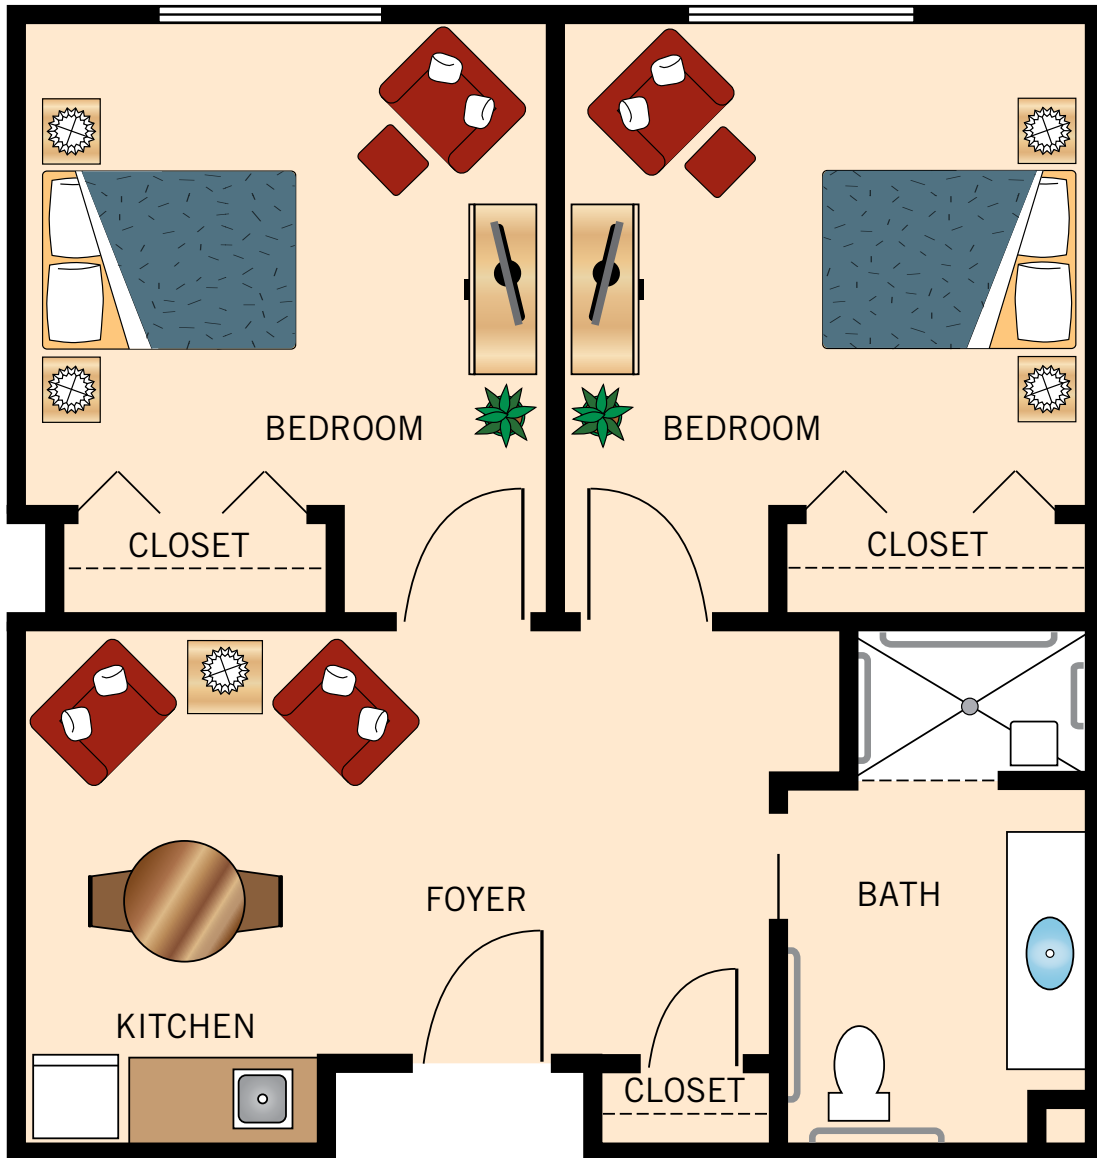

STUDIO

A1

310 Square Feet

Floor plans are not to scale and are shown for comparative purposes only.
Actual apartment floor plans may have minor variations.

STUDIO

A2

310 Square Feet

Floor plans are not to scale and are shown for comparative purposes only.
Actual apartment floor plans may have minor variations.

ONE BEDROOM

B1

637 Square Feet

Floor plans are not to scale and are shown for comparative purposes only.
Actual apartment floor plans may have minor variations.

TWO BEDROOM

B2

637 Square Feet

Floor plans are not to scale and are shown for comparative purposes only.
Actual apartment floor plans may have minor variations.

TWO BEDROOM

C1

750 Square Feet

Floor plans are not to scale and are shown for comparative purposes only.
Actual apartment floor plans may have minor variations.

TWO BEDROOM

C2

750 Square Feet

Floor plans are not to scale and are shown for comparative purposes only.
Actual apartment floor plans may have minor variations.

STUDIO

D1

460 Square Feet

Floor plans are not to scale and are shown for comparative purposes only.
Actual apartment floor plans may have minor variations.

STUDIO

D2

637 Square Feet

Floor plans are not to scale and are shown for comparative purposes only.
Actual apartment floor plans may have minor variations.