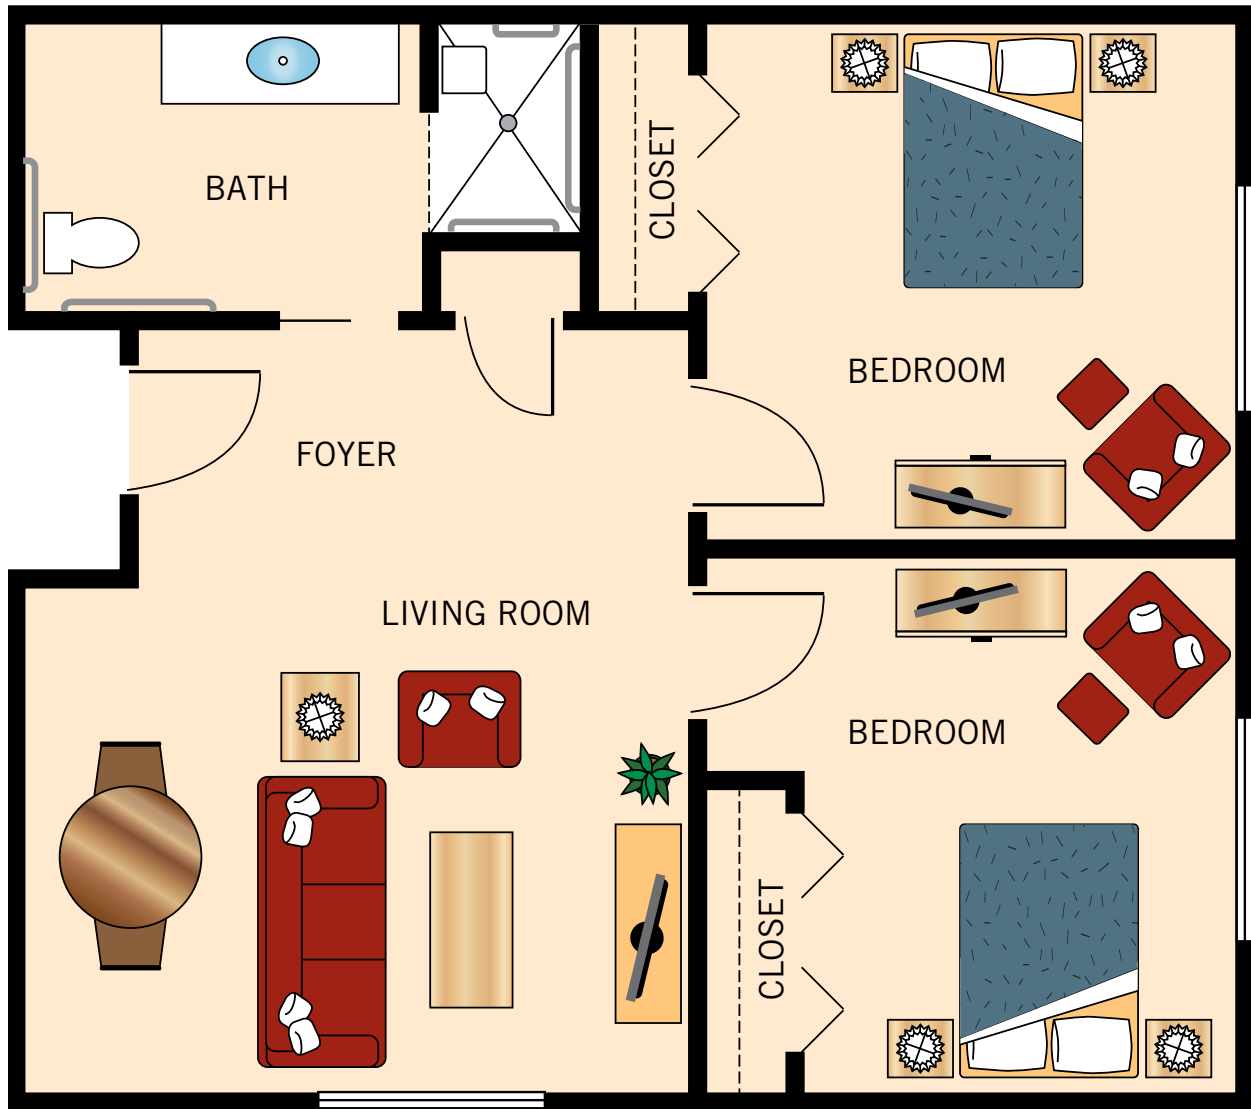

STUDIO

A1

310 Square Feet

Floor plans are not to scale and are shown for comparative purposes only.
Actual apartment floor plans may have minor variations.

STUDIO

A2

310 Square Feet

Floor plans are not to scale and are shown for comparative purposes only.
Actual apartment floor plans may have minor variations.

ONE BEDROOM

B1

637 Square Feet

Floor plans are not to scale and are shown for comparative purposes only.
Actual apartment floor plans may have minor variations.

TWO BEDROOM

B2

637 Square Feet

Floor plans are not to scale and are shown for comparative purposes only.
Actual apartment floor plans may have minor variations.

TWO BEDROOM

C1

750 Square Feet

Floor plans are not to scale and are shown for comparative purposes only.
Actual apartment floor plans may have minor variations.

TWO BEDROOM

C2

750 Square Feet

Floor plans are not to scale and are shown for comparative purposes only.
Actual apartment floor plans may have minor variations.