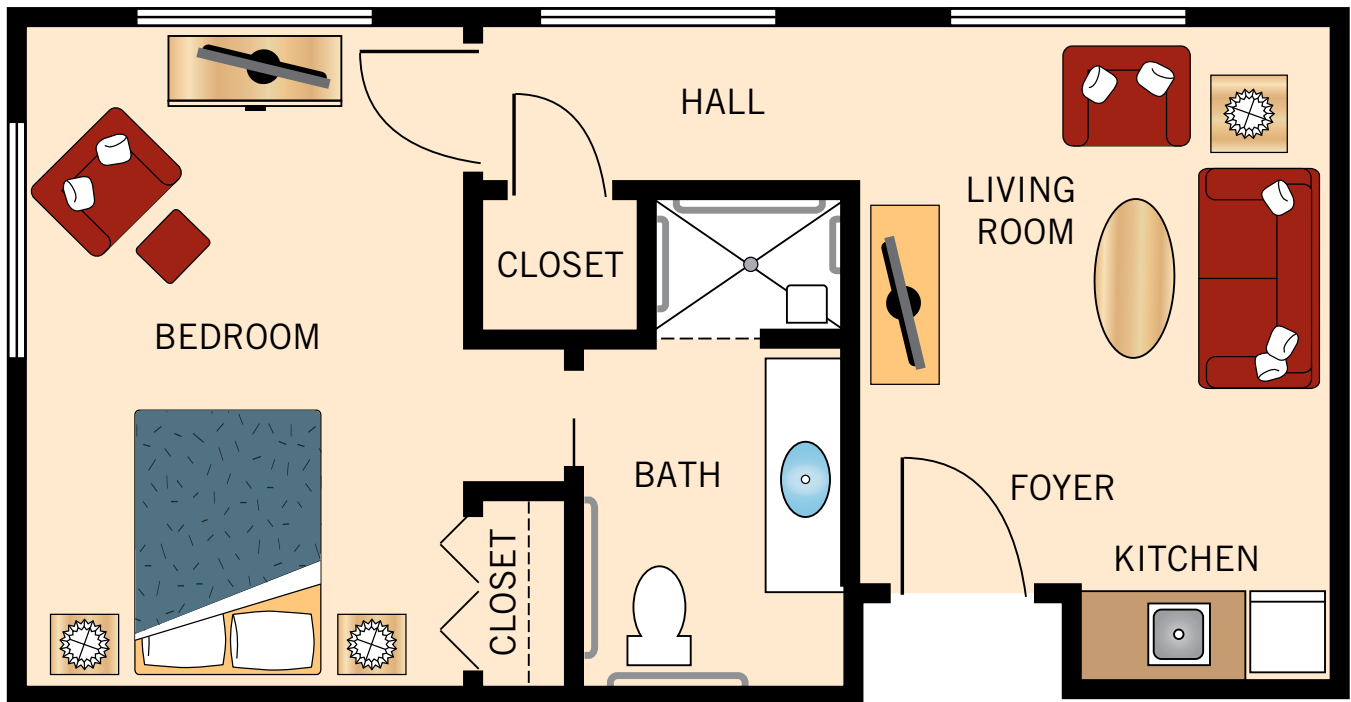

STUDIO

D1

460 Square Feet

Floor plans are not to scale and are shown for comparative purposes only.
Actual apartment floor plans may have minor variations.

STUDIO

D2

637 Square Feet

Floor plans are not to scale and are shown for comparative purposes only.
Actual apartment floor plans may have minor variations.

ONE BEDROOM

E

580 Square Feet

Floor plans are not to scale and are shown for comparative purposes only.
Actual apartment floor plans may have minor variations.